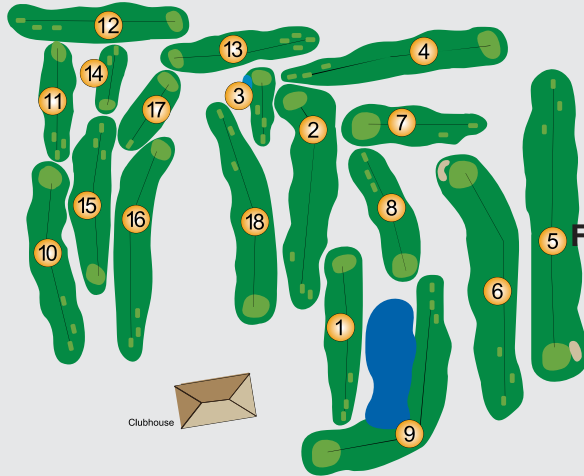

RULES

- USGA/Local rules govern play.
- No personal beverage coolers allowed.
- Shirts with sleeves required at all times.
- Soft spikes only.
- No fivesomes allowed.
- Each player must have their own set of clubs.
- Slow and discourteous play is not tolerated.